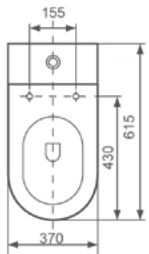

# COMO PAN + CISTERN – B.T.W. Comfort Height Short Projection

H-890mm x W-385mm x D-615mm

PROJECTION

615mm

PAN HEIGHT COMFORT

480mm