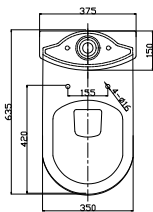

# MODENA PAN + CISTERN

H-780mm x W-375mm x D-633mm

PROJECTION

633mm

PAN HEIGHT

395mm