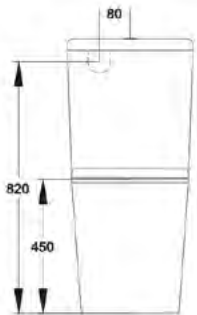

# TURIN PAN + CISTERN – B.T.W. Comfort Height Standard Projection

H-900mm x W-390mm x D-650mm

PROJECTION

650mm

PAN HEIGHT COMFORT

455mm