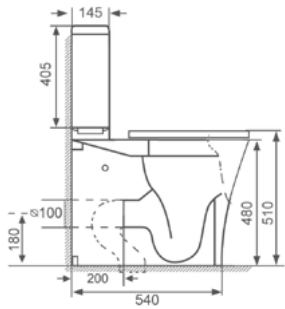

# COMO PAN + CISTERN – B.T.W. Comfort Height Short Projection

H-890mm x W-385mm x D-615mm

PROJECTION

615mm

PAN HEIGHT COMFORT

480mm