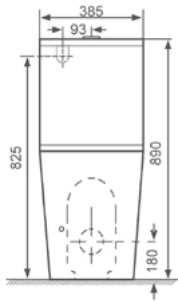

# COMO PAN + CISTERN – B.T.W. Comfort Height Short Projection

H-890mm x W-385mm x D-615mm

PROJECTION

615mm

PAN HEIGHT COMFORT

480mm