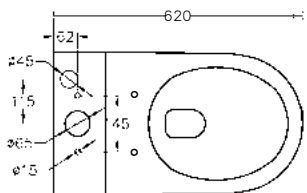

PESCARA PAN + CISTERN – Open Back Semi Comfort

H-835mm x W-365mm x D-620mm

PROJECTION

620mm

PAN HEIGHT SEMI COMFORT

420mm

PESCARA OPEN BACK WITH SLIM SEAT

PESCARA PAN (Open Back)	SGT-1022-PAN	€ 168.00

PESCARA CISTERN	SGT-1022-CIS	€ 97.80

SLIM SOFT CLOSE SEAT	SLIM SEAT	€ 49.20

€ 315.00

PESCARA OPEN BACK WITH STANDARD SEAT

PESCARA PAN (Open Back)	SGT-1022-PAN	€ 168.00

PESCARA CISTERN	SGT-1022-CIS	€ 97.80

STD SOFT CLOSE SEAT	STD SEAT	€ 49.20

€ 315.00