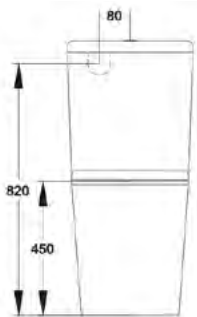

# MILAN PAN + CISTERN – B.T.W. Semi Comfort Height Short Projection

H-845mm x W-365mm x D-615mm

PROJECTION

615mm

PAN HEIGHT SEMI COMFORT

430mm