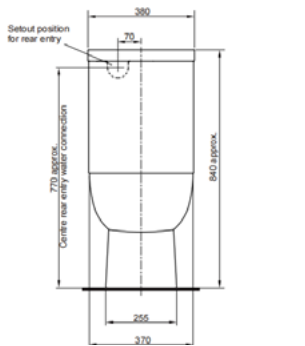

Naples Semi Comfort Pan

H-840mm x W-380mm x D-650mm

PROJECTION
650mm

PAN HEIGHT SEMI COMFORT
415mm

NAPLES SEMI COMFORT PAN BACK TO WALL WITH SLIM SEAT

Naples Semi Comfort Pan (Back To Wall)	SGT-1812-PAN	€ 180.00
Naples Cistern	SGT-1812-CISTERN	€ 105.80
Slim Soft Close Seat Q/R SEAT	SLIM SEAT	€ 49.20
		€ 335.00

NAPLES BACK TO WALL WITH STANDARD SEAT

Naples Semi Comfort Pan (Back To Wall)	SGT-1812-PAN	€ 180.00
Naples Cistern	SGT-1812-CISTERN	€ 105.80
STD. SOFT CLOSE SEAT	STD SEAT	€ 49.20
		€ 335.00