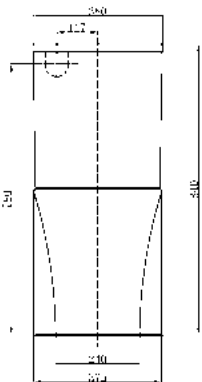

# ROME PAN + CISTERN - B.T.W. Semi Comfort

H-840mm x W-380mm x D-650mm

PROJECTION

650mm

PAN HEIGHT SEMI COMFORT

415mm