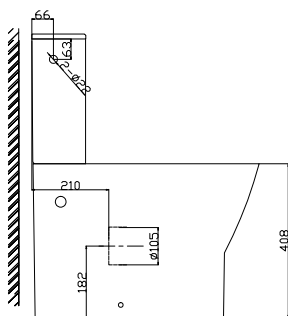

# BARI PAN + CISTERN - B.T.W. SHORT PROJECTION

H-795mm x W-385mm x D-613mm

PROJECTION

613mm

PAN HEIGHT

408mm