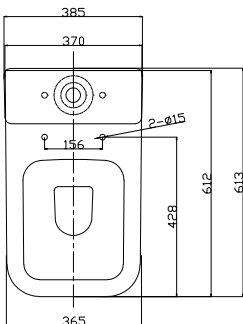

# BARI PAN + CISTERN - B.T.W. SHORT PROJECTION

H-795mm x W-385mm x D-613mm

PROJECTION

613mm

PAN HEIGHT

408mm