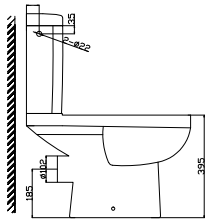

MODENA PAN + CISTERN

H-780mm x W-375mm x D-633mm

PROJECTION

633mm

PAN HEIGHT

395mm

MODENA OPEN BACK WITH STANDARD SEAT

MODENA PAN (Open Back) SGT-1009-PAN € 137.00

MODENA CISTERN SGT-1009-CIS € 71.00

MODENA SOFT CLOSE SEAT MODENA SEAT € 21.00

€ 229.00