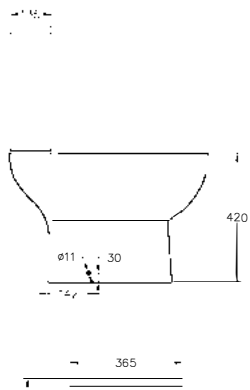

PESCARA PAN + CISTERN – Open Back Semi Comfort

H-835mm x W-365mm x D-620mm

PROJECTION

620mm

PAN HEIGHT SEMI COMFORT

420mm

PESCARA OPEN BACK WITH SLIM SEAT

PESCARA PAN (Open Back)	SGT-1022-PAN	€ 168.00

PESCARA CISTERN	SGT-1022-CIS	€ 97.80

SLIM SOFT CLOSE SEAT	SLIM SEAT	€ 49.20

€ 315.00

PESCARA OPEN BACK WITH STANDARD SEAT

PESCARA PAN (Open Back)	SGT-1022-PAN	€ 168.00

PESCARA CISTERN	SGT-1022-CIS	€ 97.80

STD SOFT CLOSE SEAT	STD SEAT	€ 49.20

€ 315.00