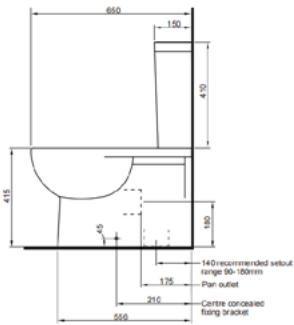

Naples Semi Comfort Pan

H-840mm x W-380mm x D-650mm

PROJECTION
650mm

PAN HEIGHT SEMI COMFORT
415mm

NAPLES SEMI COMFORT PAN BACK TO WALL WITH SLIM SEAT

Naples Semi Comfort Pan (Back To Wall)	SGT-1812-PAN	€ 180.00
Naples Cistern	SGT-1812-CISTERN	€ 105.80
Slim Soft Close Seat Q/R SEAT	SLIM SEAT	€ 49.20
		€ 335.00

NAPLES BACK TO WALL WITH STANDARD SEAT

Naples Semi Comfort Pan (Back To Wall)	SGT-1812-PAN	€ 180.00
Naples Cistern	SGT-1812-CISTERN	€ 105.80
STD. SOFT CLOSE SEAT	STD SEAT	€ 49.20
		€ 335.00