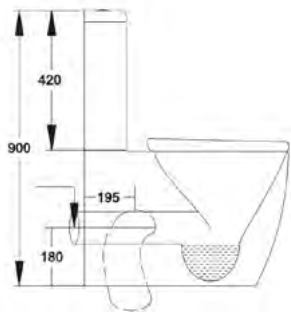

# TURIN PAN + CISTERN – B.T.W. Comfort Height Standard Projection

H-900mm x W-390mm x D-650mm

PROJECTION

650mm

PAN HEIGHT COMFORT

455mm