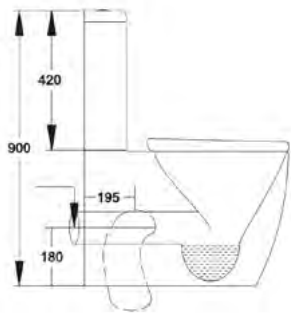

# MILAN PAN + CISTERN – B.T.W. Semi Comfort Height Short Projection

H-845mm x W-365mm x D-615mm

PROJECTION

615mm

PAN HEIGHT SEMI COMFORT

430mm