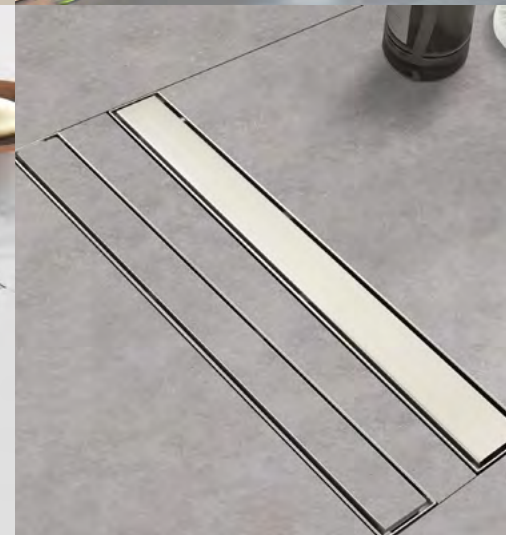

Oreo 600mm 2 Door Floor Unit

Oreo 600mm 2 Drawer Floor Unit