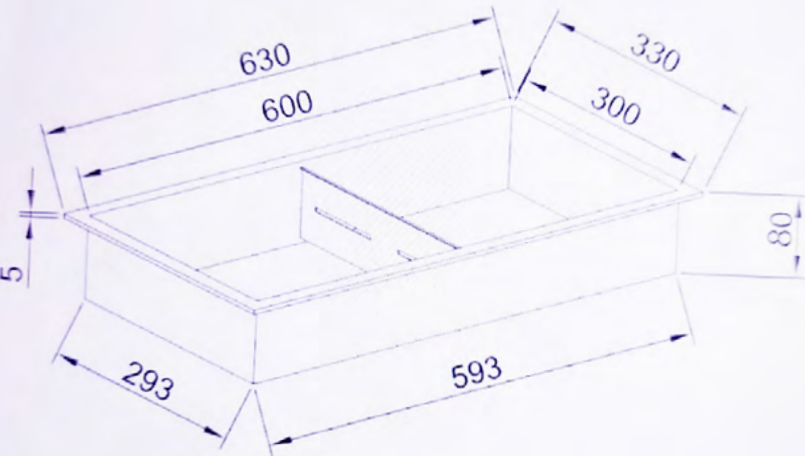

NICHES 600mm

SHOWER NICHE 600mm SN-600 CHROME €165.00

SHOWER NICHE 600mm SN-600 BLACK €190.00

SHOWER NICHE 600mm SN-600 GOLD €233.00

SHOWER NICHE 600mm SN-300 GM €260.00