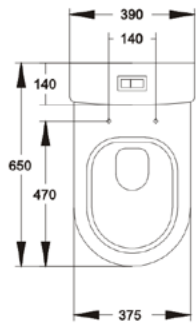

# MILAN PAN + CISTERN – B.T.W. Semi Comfort Height Short Projection

H-845mm x W-365mm x D-615mm

PROJECTION

615mm

PAN HEIGHT SEMI COMFORT

430mm