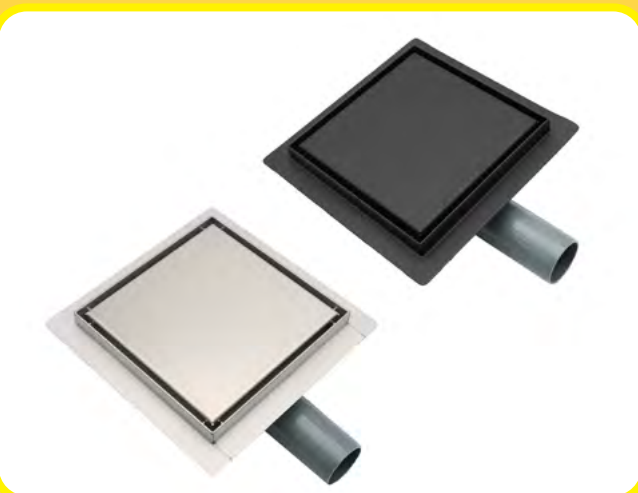

LINEAR DRAINS