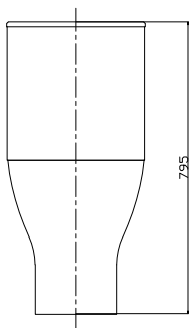

# BARI PAN + CISTERN - B.T.W. SHORT PROJECTION

H-795mm x W-385mm x D-613mm

PROJECTION

613mm

PAN HEIGHT

408mm