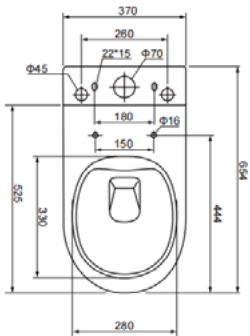

Naples Semi Comfort Pan

H-840mm x W-380mm x D-650mm

PROJECTION
650mm

PAN HEIGHT SEMI COMFORT
415mm

NAPLES SEMI COMFORT PAN BACK TO WALL WITH SLIM SEAT

Naples Semi Comfort Pan (Back To Wall)	SGT-1812-PAN	€ 180.00
Naples Cistern	SGT-1812-CISTERN	€ 105.80
Slim Soft Close Seat Q/R SEAT	SLIM SEAT	€ 49.20
		€ 335.00

NAPLES BACK TO WALL WITH STANDARD SEAT

Naples Semi Comfort Pan (Back To Wall)	SGT-1812-PAN	€ 180.00
Naples Cistern	SGT-1812-CISTERN	€ 105.80
STD. SOFT CLOSE SEAT	STD SEAT	€ 49.20
		€ 335.00