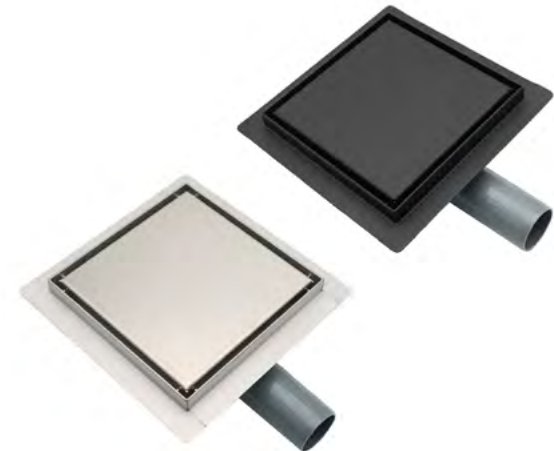

COVER IS REMOVEABLE AND CAN BE TILED ON TO.

# SQUARE FLOOR DRAINS

**360° adjustable**

*Hair Filter*

*Anti-Odor Design*

*J-Hook*

*Water Proof*