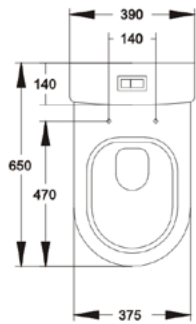

# TURIN PAN + CISTERN – B.T.W. Comfort Height Standard Projection

H-900mm x W-390mm x D-650mm

PROJECTION

650mm

PAN HEIGHT COMFORT

455mm